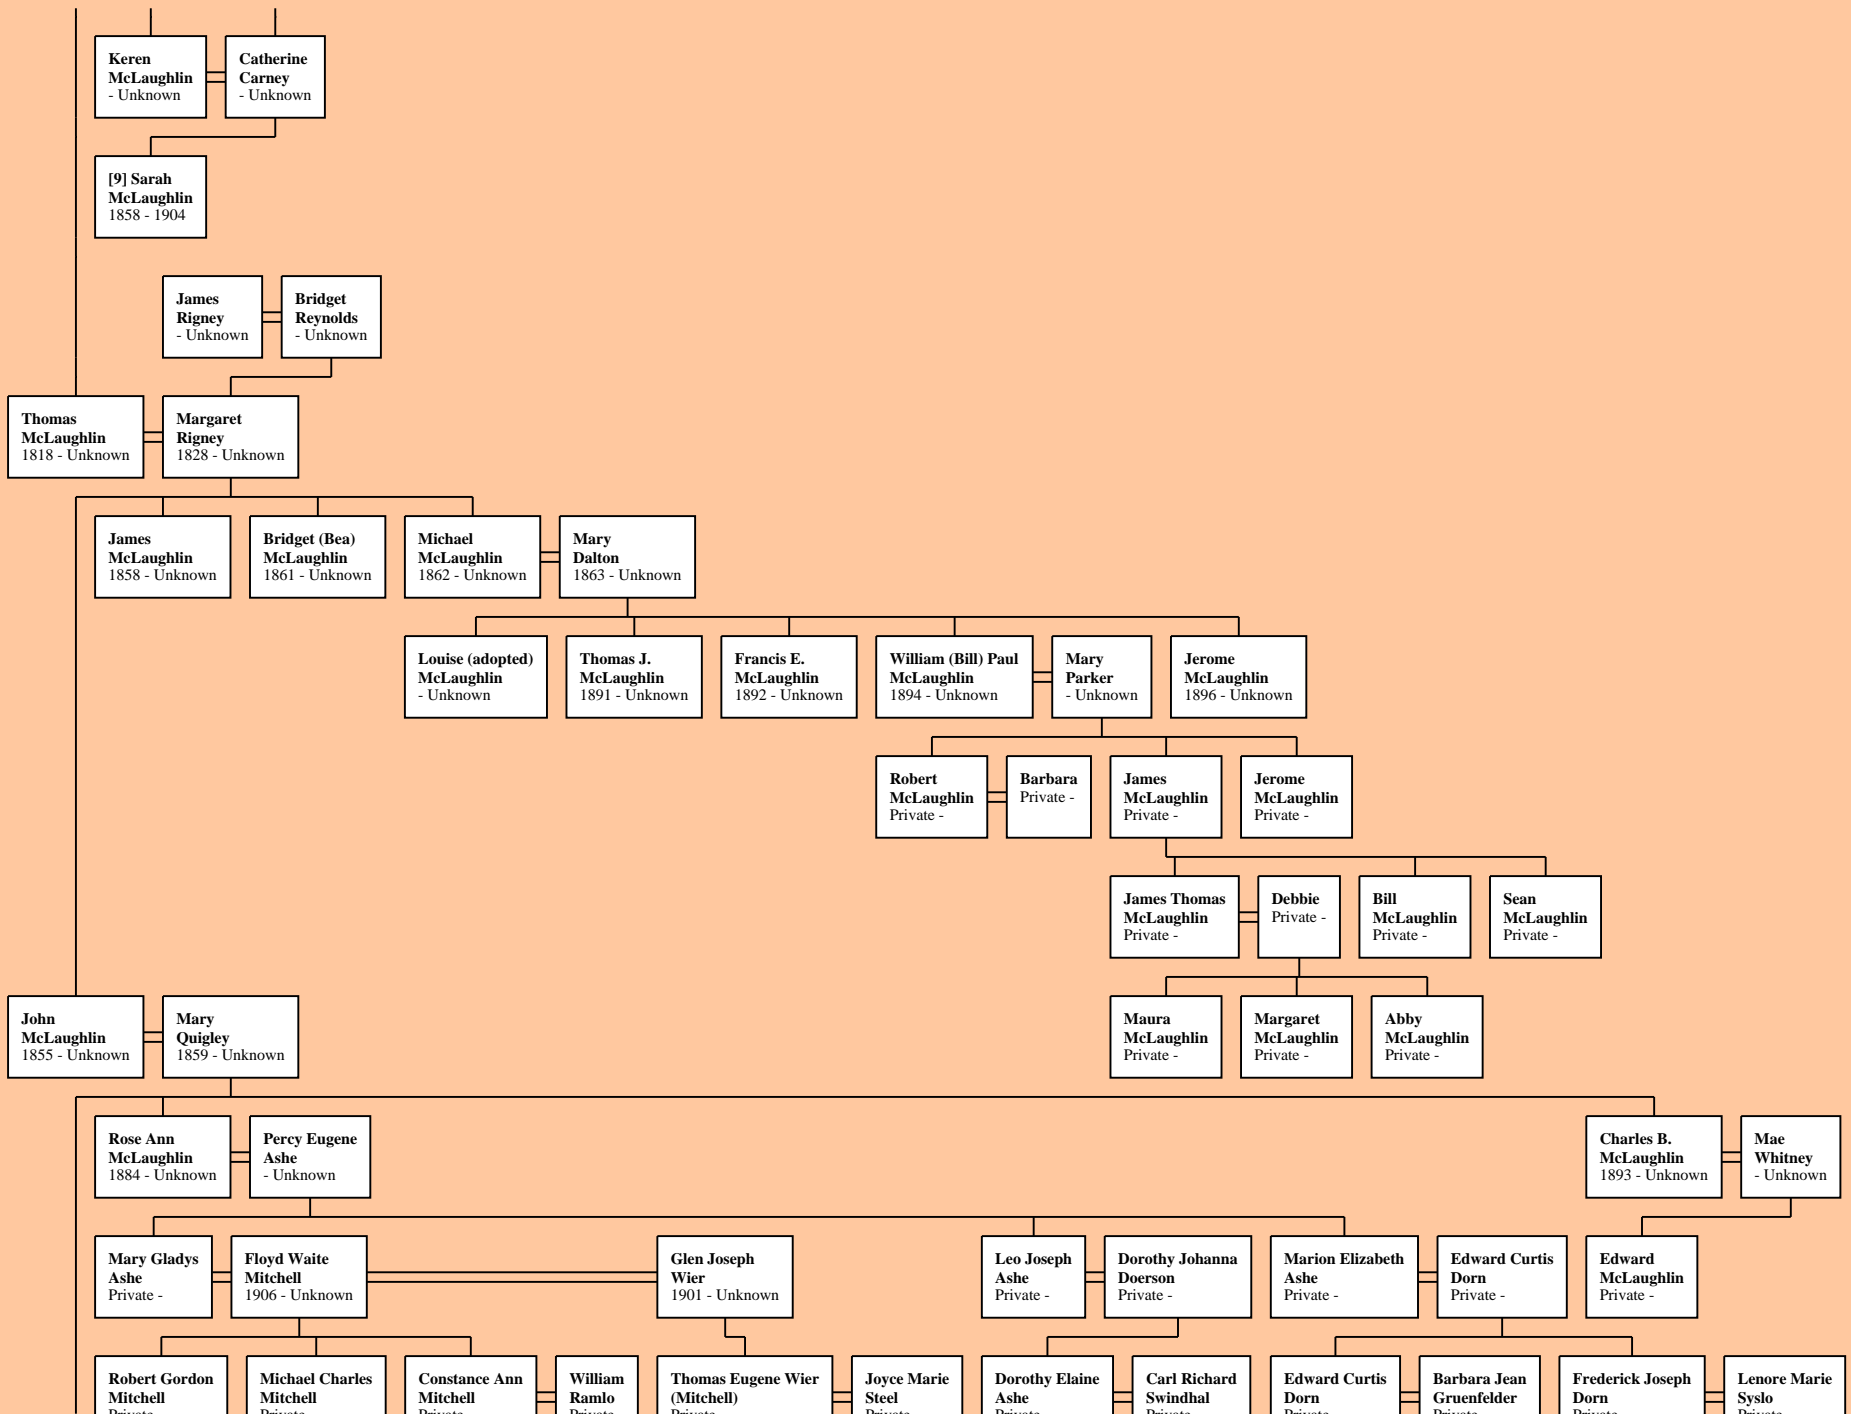

**Brett Richard
Gallagher**
Private -

Vertical line on the left side of the page.

Vertical line on the right side of the page.

Peter Kain Private -	Anne Conner Private -	Robert Massard Private -	Philip Conner Private -	Nancy Private -
------------------------------------	-------------------------------------	--	---------------------------------------	---------------------------

Ryan
Private -

Eva Lou Schneider
Private -

Kelburne
Private -

Ricky Schneider
Private -

Janet Anderson
Private -

1

e

Robert Gordon Mitchell Private -
Michael Charles Mitchell Private -
Constance Ann Mitchell Private -
William Ramlo Private -
Thomas Eugene Wier (Mitchell) Private -
Joyce Marie Steel Private -
Dorothy Elaine Ashe Private -
Carl Richard Swindhal Private -
Edward Curtis Dorn Private -
Barbara Jean Gruenfelder Private -
Frederick Joseph Dorn Private -
Lenore Marie Syslo Private -