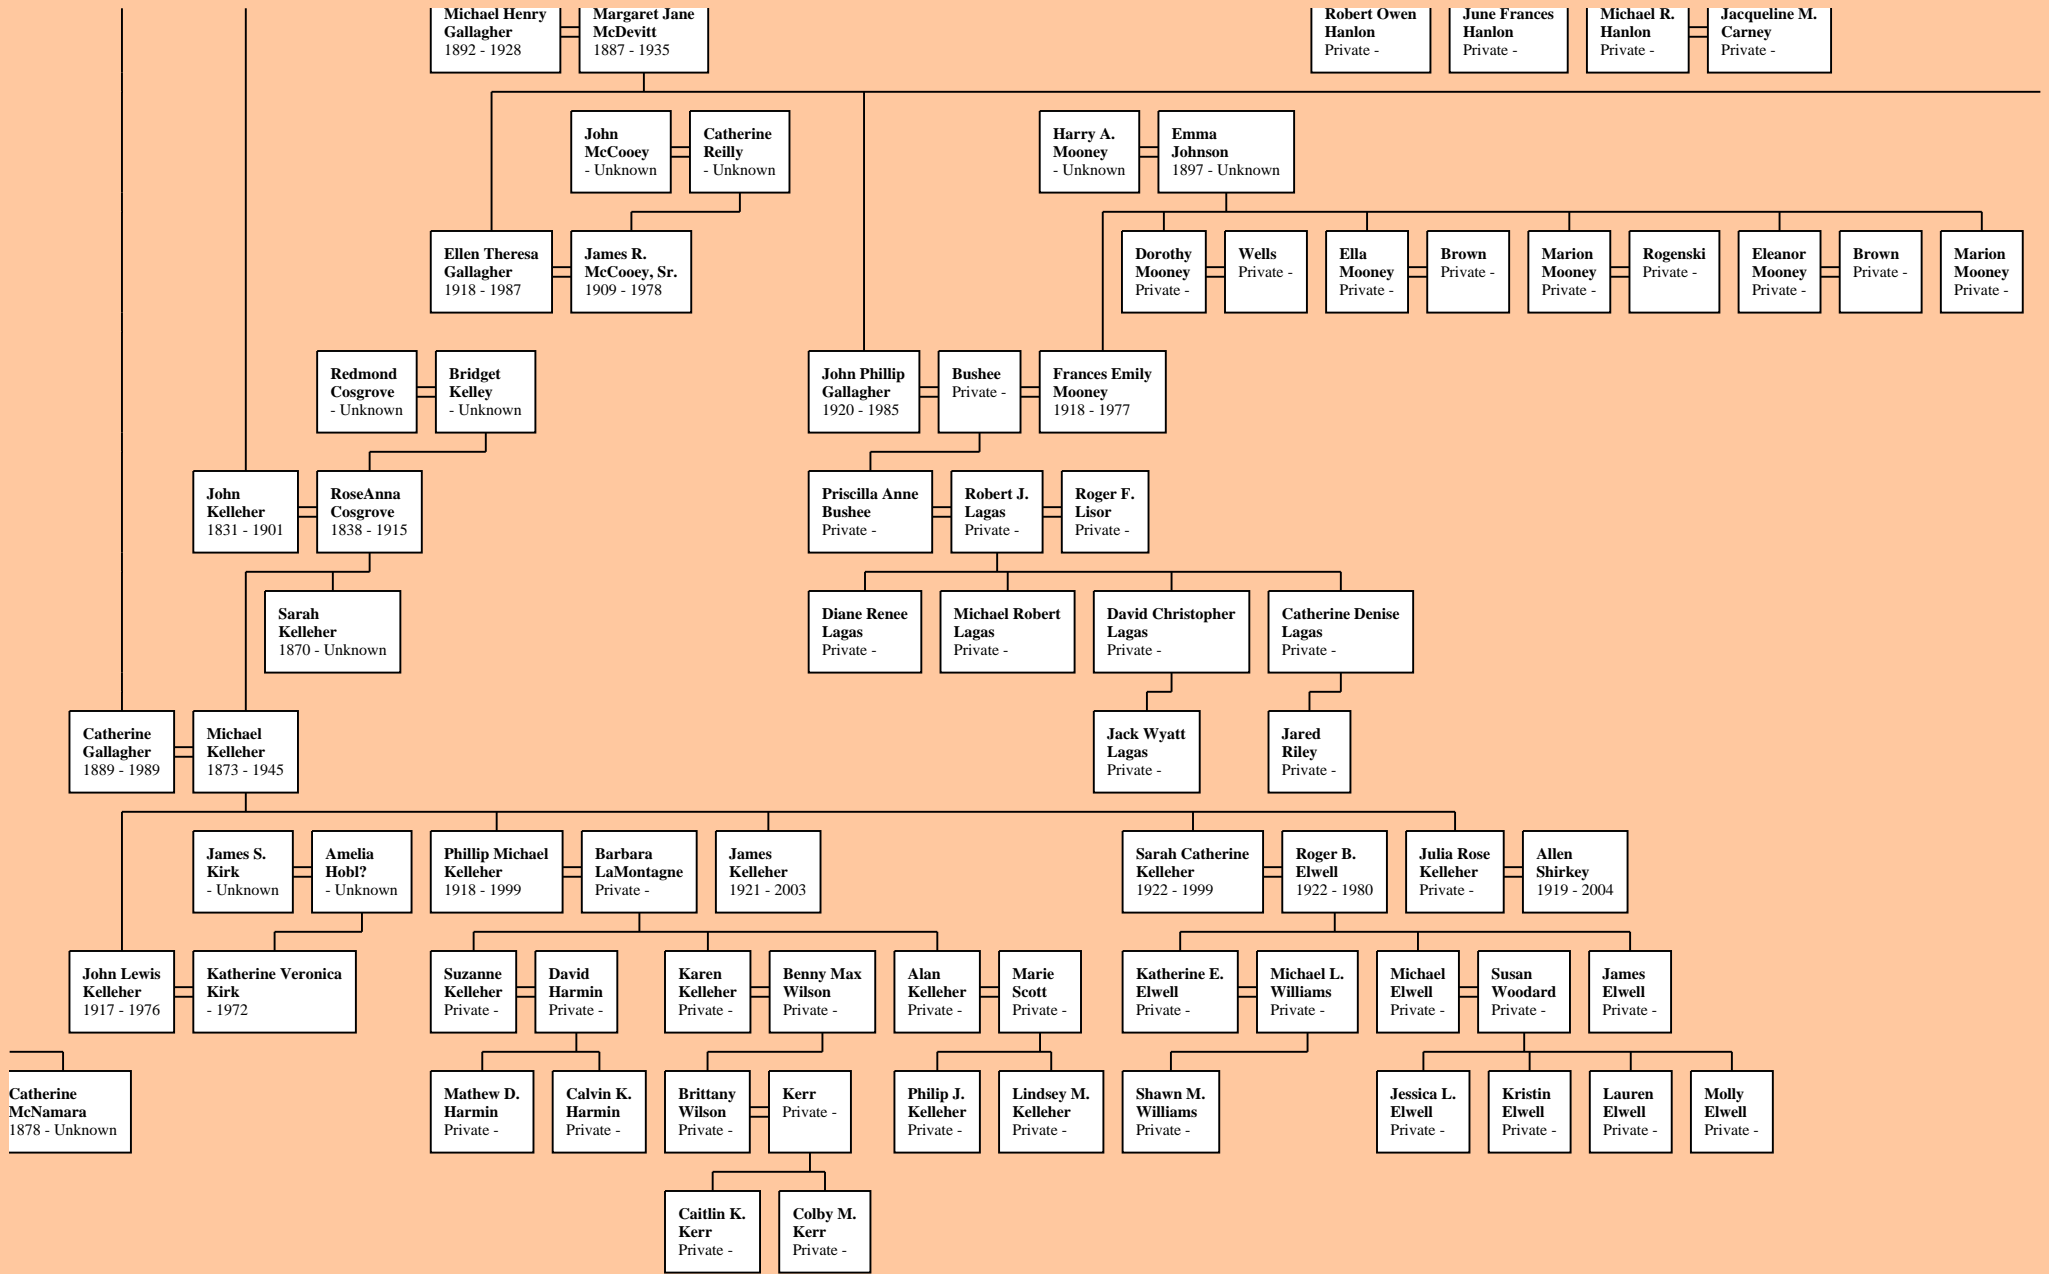

Meg
Creed
Private -

Michael
McDevitt
Private -

Kerry
McDevitt
Private -

Joe
McDevitt
Private -

Colleen
McDevitt
Private -

Kelly
McDevitt
Private -

on
ey
e -

**Henry Michael
Gallagher**
1925 - 1997

**Pauline Hertha
Hodgin**
1931 - 2002

**Terrance Michael
Gallagher**
Private -

**Terry Jo
Clark**
Private -

**Michael John
Gallagher**
Private -

**Judy
White**
Private -

**Richard Joseph
Gallagher**
Private -