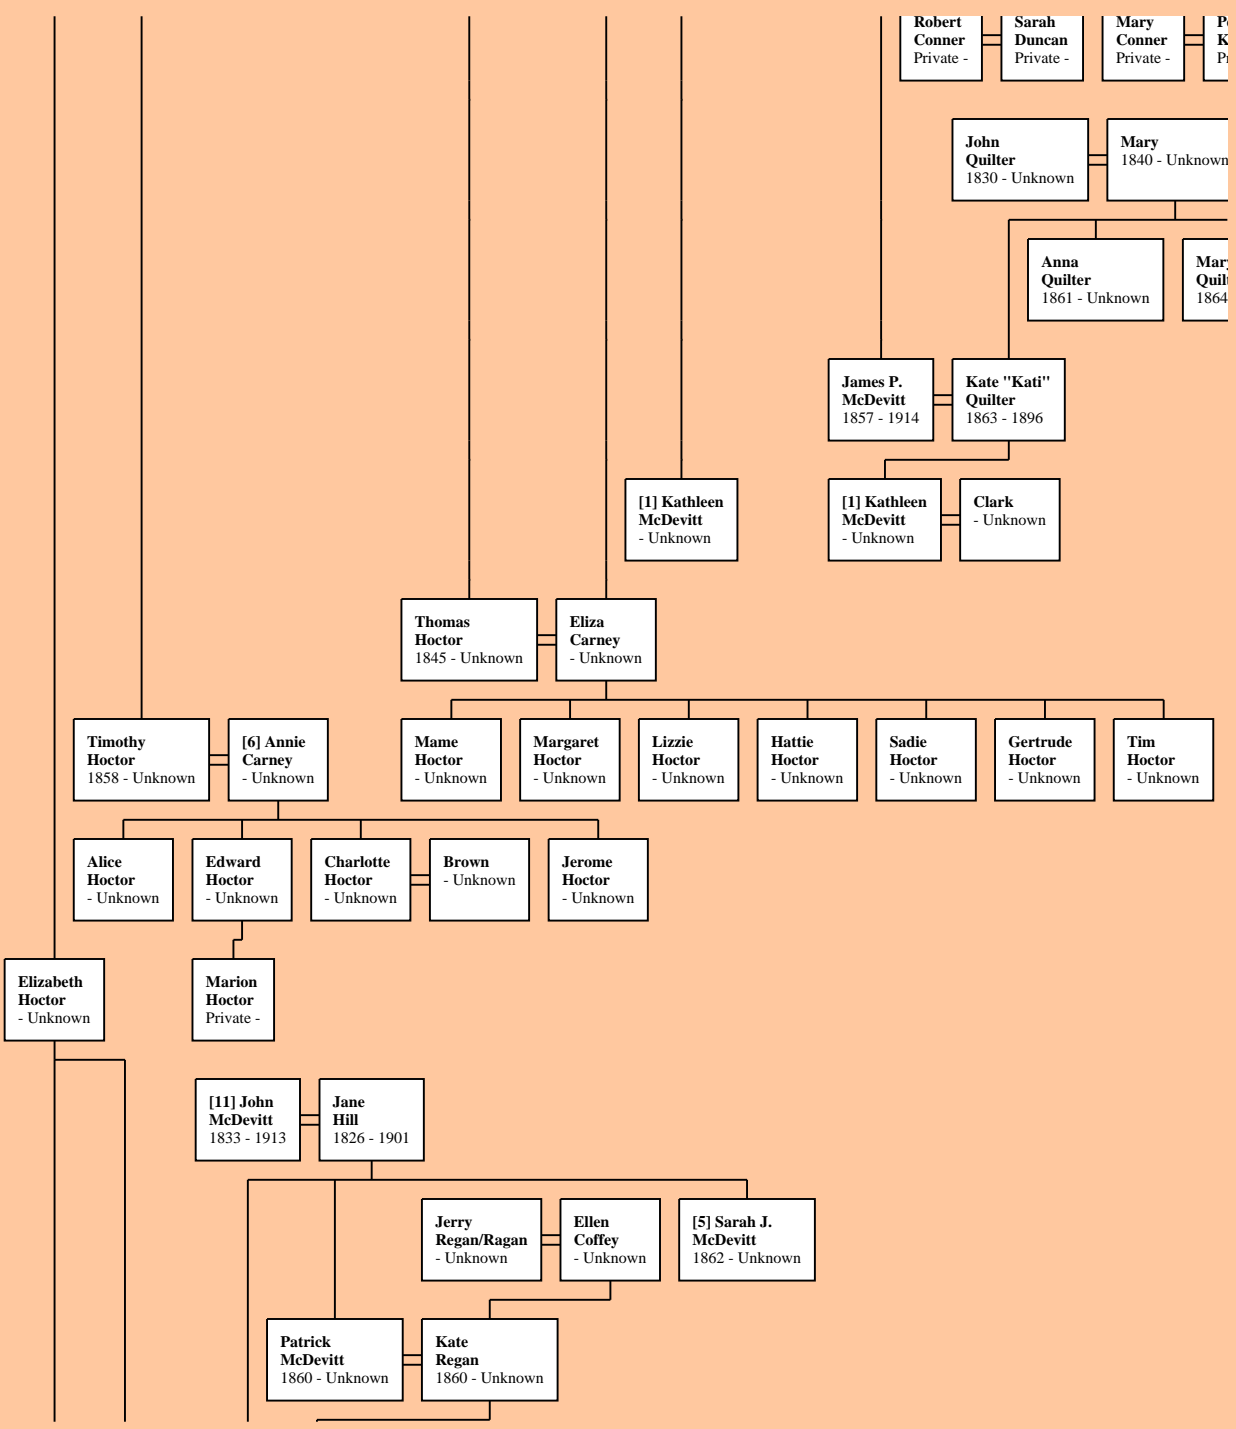

**Pauline Hertha
Hodgin**
1931 - 2002

**Terrance Michael
Gallagher**
Private -

**Terry Jo
Clark**
Private -

**Michael John
Gallagher**
Private -

**Judy
White**
Private -

**Richard Joseph
Gallagher**
Private -

**Renee Hermance
Croteau**
Private -

**Ryan Michael
Gallagher**
Private -

**Emma Lee
Gallagher**
Private -

**Payten Michael
Gallagher**
Private -

**Michael Henry
Gallagher**
Private -

**Brigitte Noëlle
Gallagher**
Private -

**Brett Richard
Gallagher**
Private -

Vertical line on the left side of the page.

Vertical line on the right side of the page.

Peter Kain Private -	Anne Conner Private -	Robert Massard Private -	Philip Conner Private -	Nancy Private -
------------------------------------	-------------------------------------	--	---------------------------------------	---------------------------