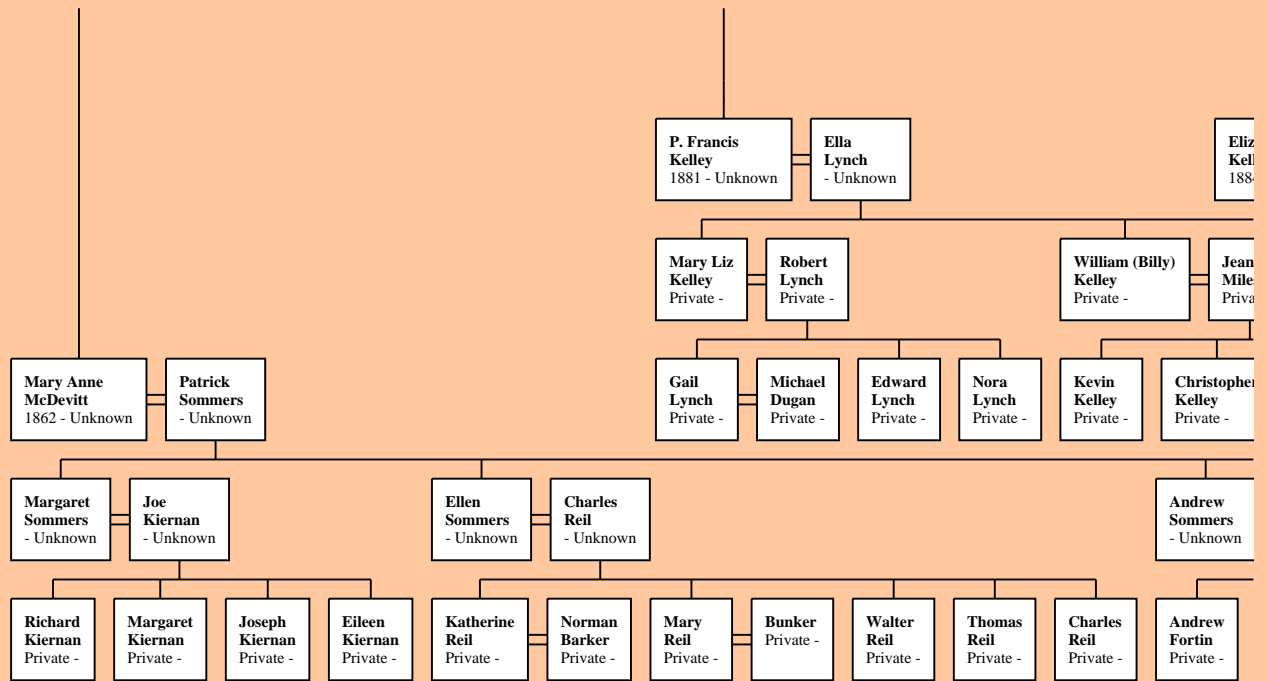

Ryan
Private -

Eva Lou Schneider
Private -

Kelburne
Private -

Ricky Schneider
Private -

Janet Anderson
Private -

1

e

Robert Gordon Mitchell Private -
Michael Charles Mitchell Private -
Constance Ann Mitchell Private -
William Ramlo Private -
Thomas Eugene Wier (Mitchell) Private -
Joyce Marie Steel Private -
Dorothy Elaine Ashe Private -
Carl Richard Swindhal Private -
Edward Curtis Dorn Private -
Barbara Jean Gruenfelder Private -
Frederick Joseph Dorn Private -
Lenore Marie Syslo Private -