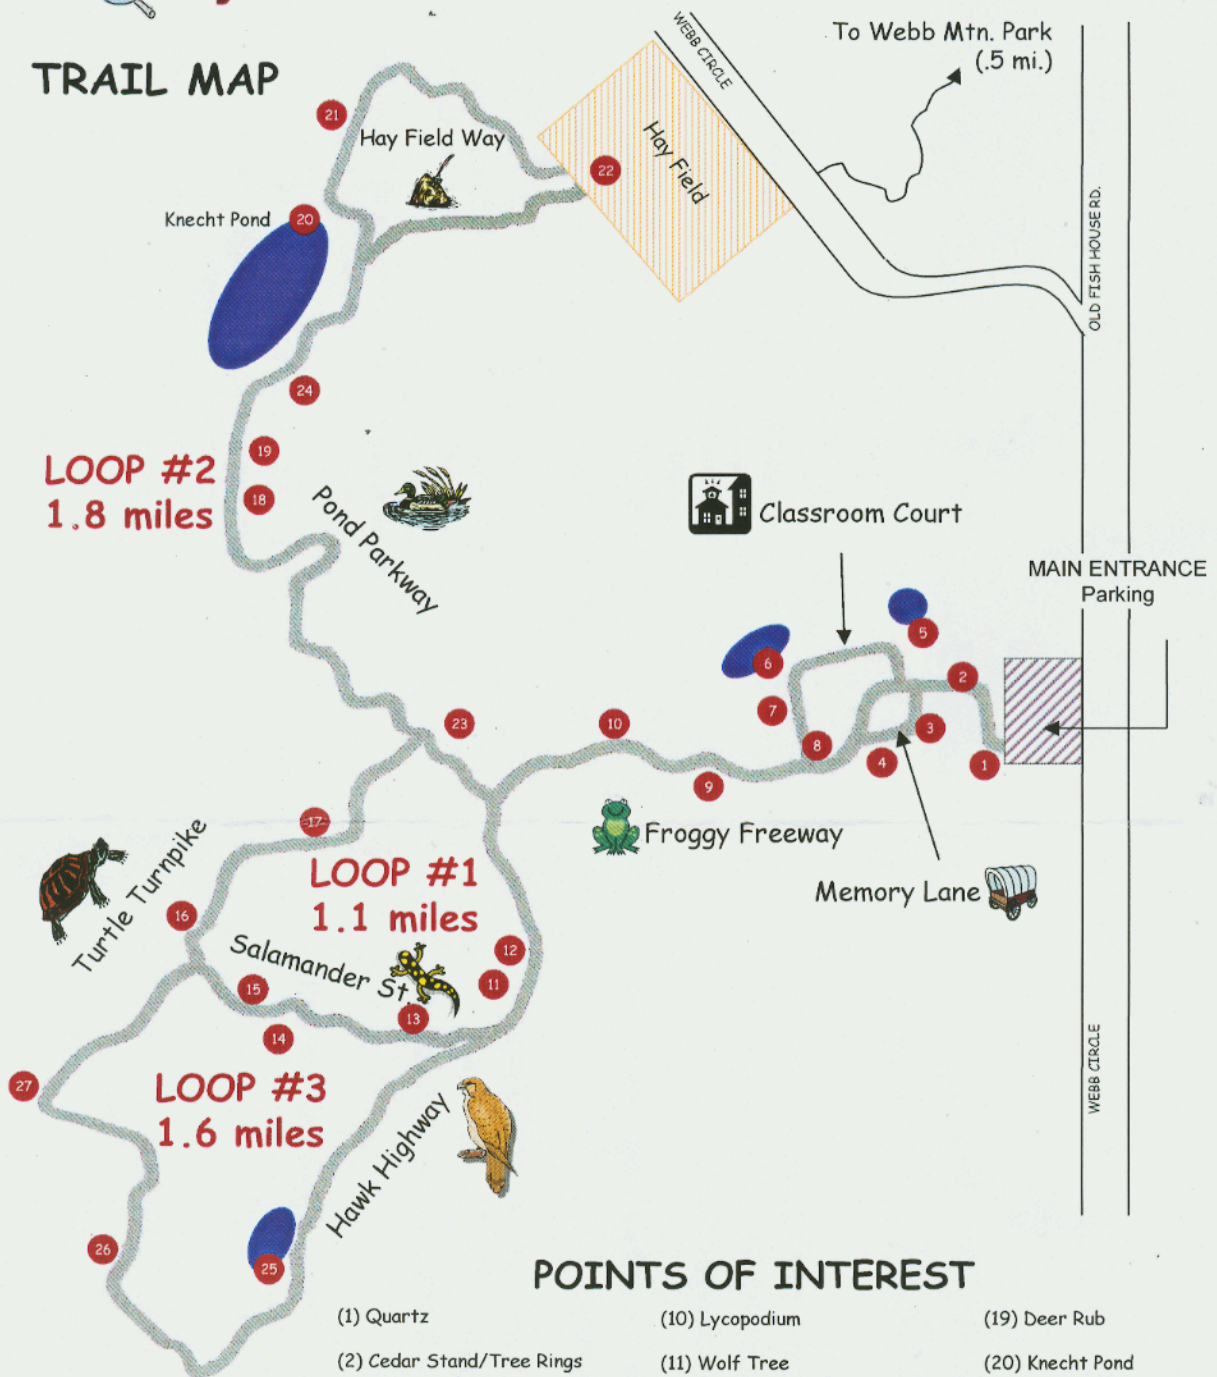

# Webb Mountain Discovery Zone

## TRAIL MAP

## POINTS OF INTEREST

- |                                |                                 |  |
|--------------------------------|---------------------------------|--|
| (1) Quartz                     | (10) Lycopodium                 | (19) Deer Rub                                    |
| (2) Cedar Stand/Tree Rings     | (11) Wolf Tree                  | (20) Knecht Pond                                 |
| (3) 19th Century Farm Road     | (12) Early 19th Century Quarry  | (21) Black Birch Formation                       |
| (4) Native American Toolmaking | (13) Three-trunk Oak            | (22) Hay Field                                   |
| (5) Manmade Vernal Pool        | (14) Fully Decomposed Log       | (23) Mammal Sand Tracks                          |
| (6) Natural Vernal Pool        | (15) Life in a Rotten Log       | (24) Indian Pipe                                 |
| (7) Stone Wall                 | (16) 19th Century Charcoal Kiln | (25) Large Vernal Pool                           |
| (8) Scotch Pine Plantation     | (17) Lichen                     | (26) Deer Exclusion Area<br><i>(coming soon)</i> |
| (9) Livestock Birthing Area    | (18) Mountain Laurel            | (27) Rocks-a-Poppin'                             |

SCAVENGER HUNT INFORMATION ON BACK